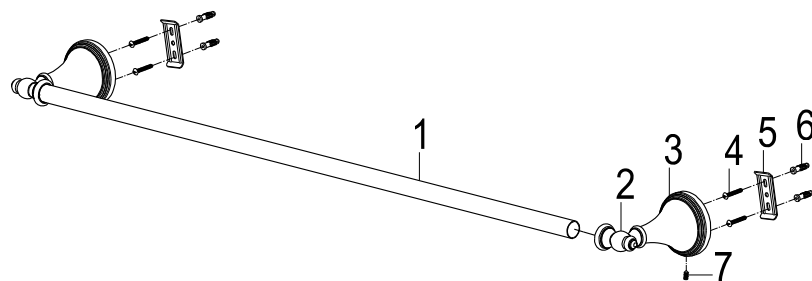

# BAHK1612478K,C,ORB,SN

24" & 18" Towel Bar, Towel Ring, Robe Hook, Toilet Paper Holder

24" Towel Bar

18" Towel Bar

Towel Ring

Robe Hook

Toilet Paper Holder