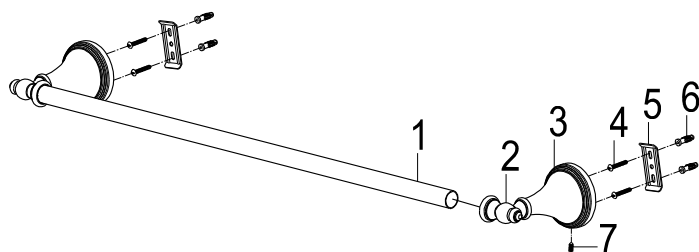

# BAHK1612478K,C,ORB,SN

24" & 18" Towel Bar, Towel Ring, Robe Hook, Toilet Paper Holder

24" Towel Bar

18" Towel Bar

Towel Ring

Robe Hook

Toilet Paper Holder